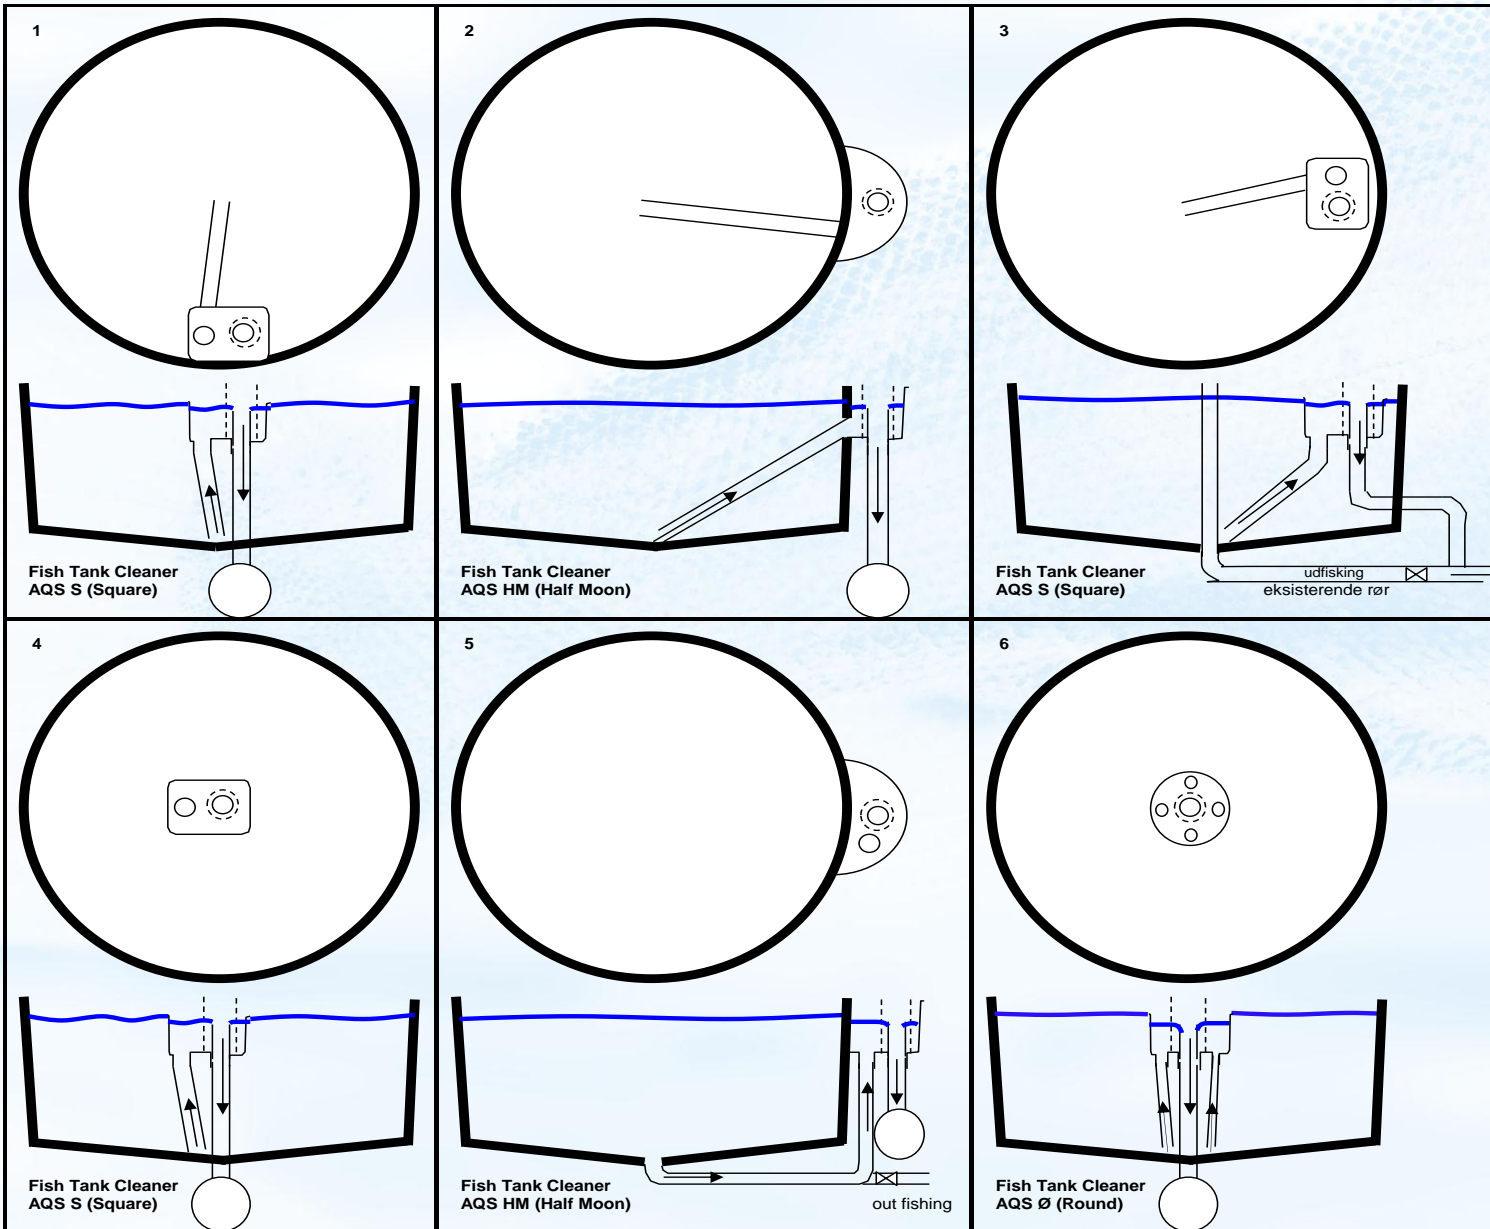

- Shape: Round, squared or half moon
- Placement: Center, inside or outside

The most important information for dimensioning FTC is fish sizes, water flow and tank diameter.

AQS Fish Tank Cleaner models: