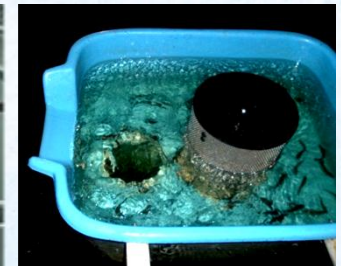

Aquatec Fish Tank Cleaner - FTC

Aquatec Solutions A/S is aiming for simplicity in design.
Users say: "The FTC is one of the most revolutionary steps in fish farming"

Facts

- Collects dead fish, faeces and waste feed
- Standard components
- Large sieve prevents blocking
- Easy installation

Benefit

- Easy cleaning
- Non blocking
- No disturbance of fish while cleaning
- Excellent function from start feeding to large fish.
- Reduces stress on fish
- Overfeeding is easy to register

Aquatec Solutions offer Fish Tank Cleaners in different shapes and models depending on the requirements

- Shape: Round, squared or half moon
- Placement: Center, inside or outside

The most important information for dimensioning FTC is fish sizes, water flow and tank diameter.